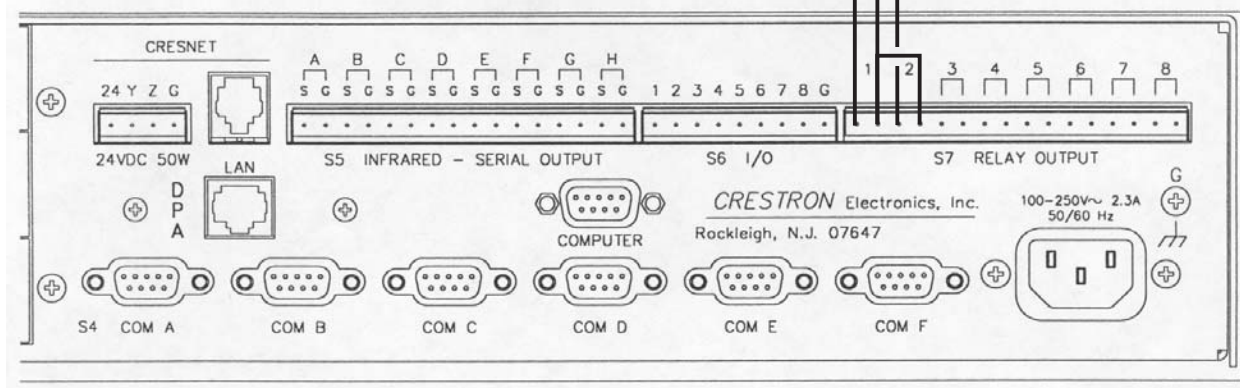

Moduline 8000
Part No. 6150472

400m sec. Momentary for Up/Down
Up/Common
Down/Common
Up/Down/Common for Stop

Part No. CNMSX - PRO
Rear View