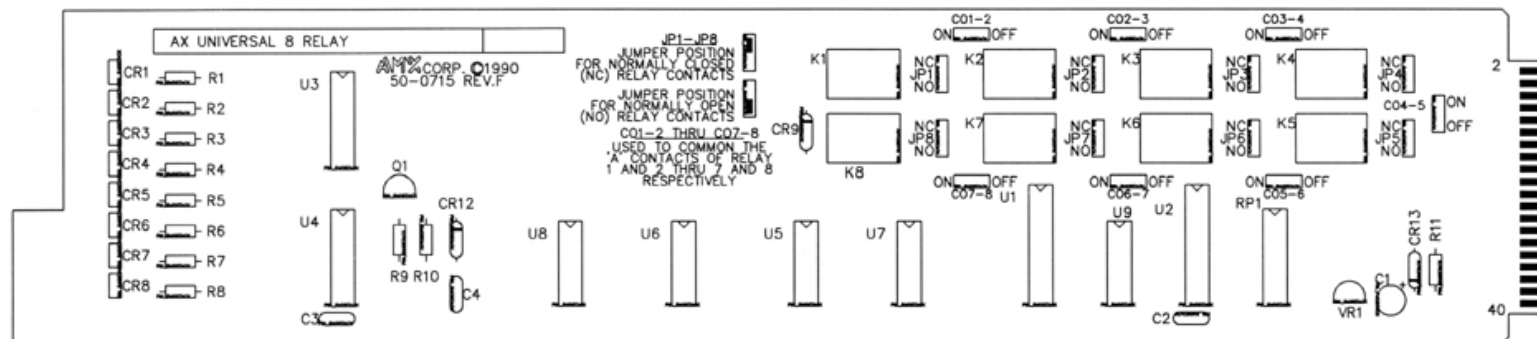

Moduline 9000  
Part No. 6150474

400m sec. Momentary for Up/Down  
Up/Common  
Down/Common  
Up/Down/Common for Stop

Part No. AXC - REL8