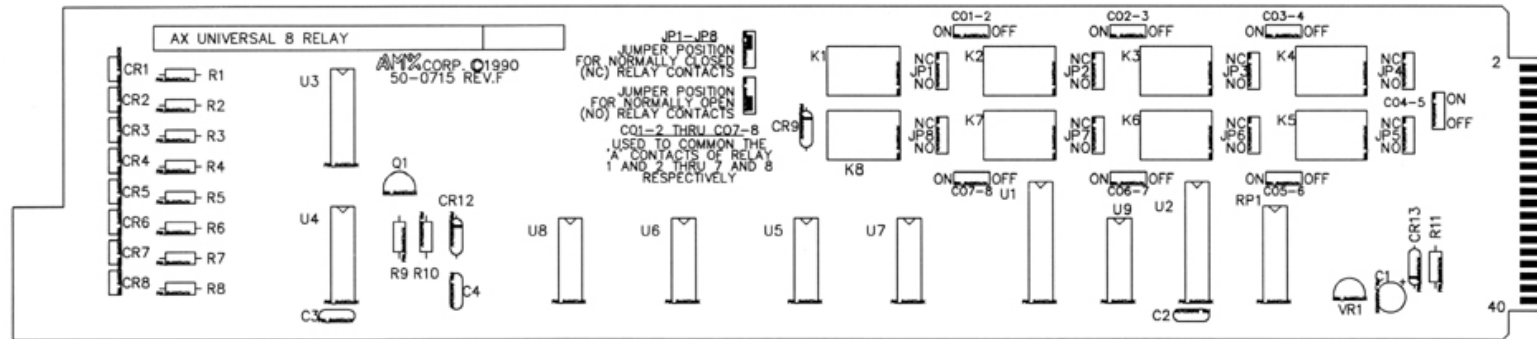

Moduline 8000
Part No. 6150472

400m sec. Momentary for Up/Down
Up/Common
Down/Common
Up/Down/Common for Stop

Part No. AXC - REL8