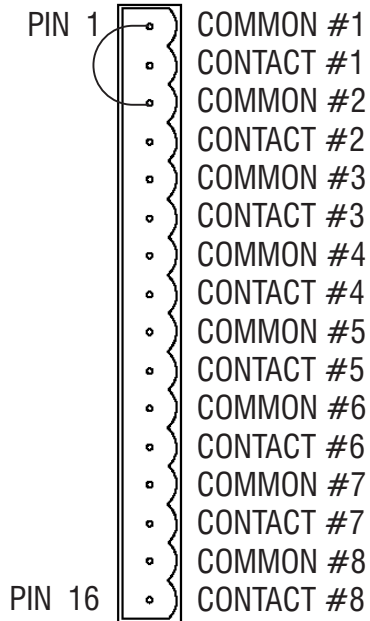

IGC/3N1
Part No. 6300719

400m sec. Momentary for Up/Down
Up/Common
Down/Common
Up/Down/Common for Stop

Part No. AXC - REL8