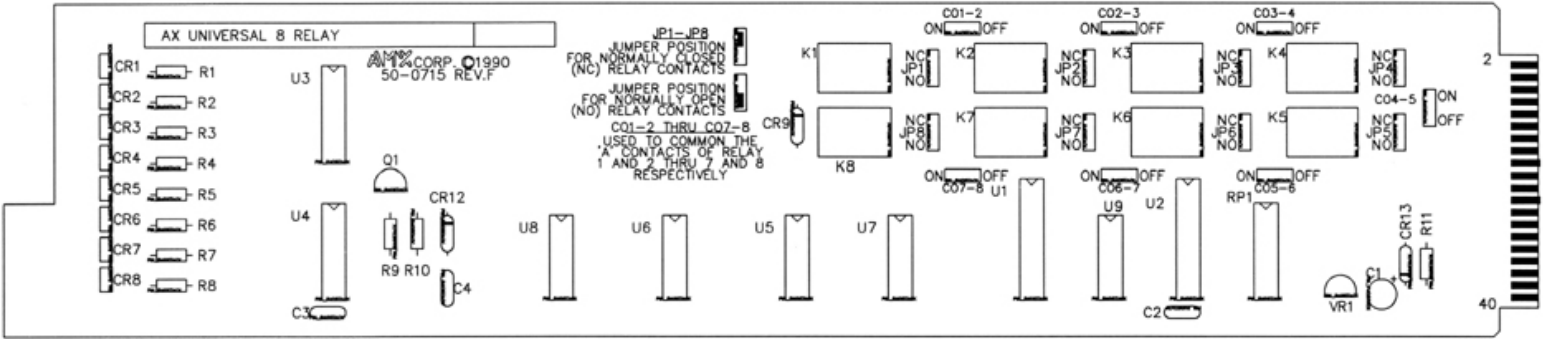

IGC/3N1
Part No. 6300719

400m sec. Momentary for Up/Down
Up/Common
Down/Common
Up/Down/Common for Stop

Part No. AXC - REL8