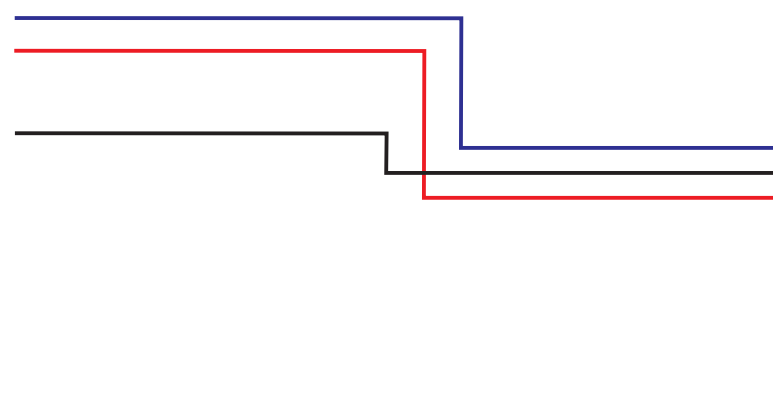

IGC/3N1
Part No. 6300719

400m sec. Momentary for Up/Down
Up/Common
Down/Common
Up/Down/Common for Stop

Part No. AXC - REL8